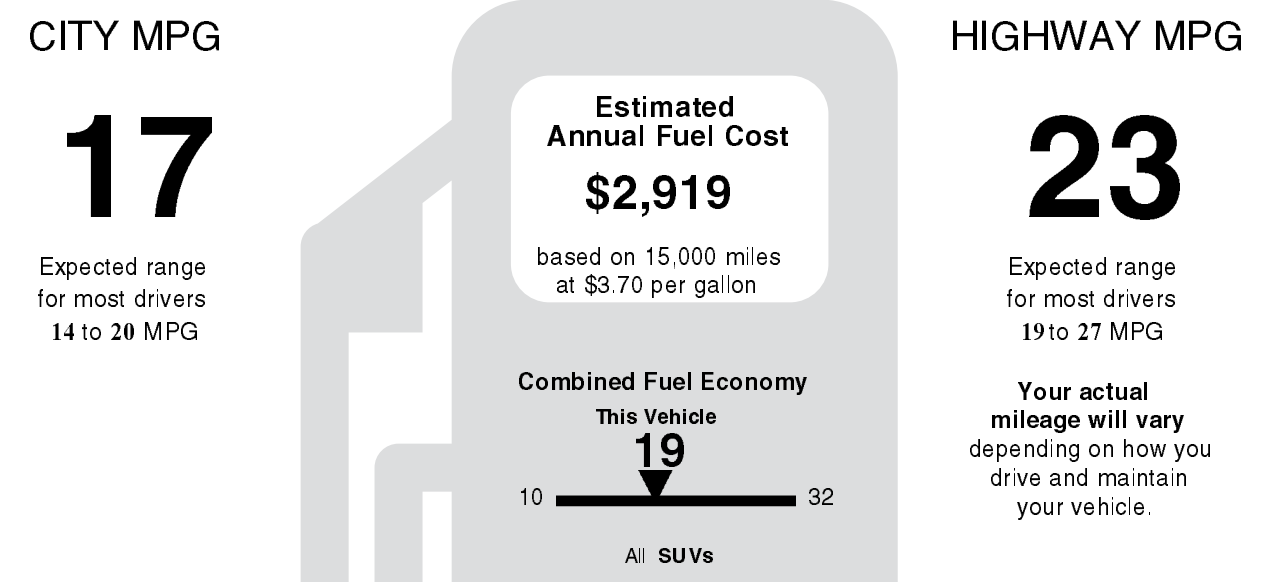

INCLUDED ON THIS VEHICLE EQUIPMENT GROUP 102A · PREMIUM PACKAGE · 18" POLISHED ALUMINUM WHEELS · AMBIENT LIGHTING · REVERSE CAMERA · ADAPTIVE HID HEADLAMPS · BLIND SPOT MONITORING SYS · ELITE PACKAGE · VOICE ACTIVATED NAVIGATION SY · THX II W/5.1 SURROUND · PANORAMIC VISTA ROOF	[MSRP] 6,535.00	PRICE INFORMATION BASE PRICE $41,375.00 TOTAL OPTIONS 7,425.00 TOTAL VEHICLE & OPTIONS 48,800.00 DESTINATION & DELIVERY 875.00	[MSRP]
OPTIONAL EQUIPMENT 2012 MODEL YEAR RED CANDY METALLIC TINTED 495.00 P245 /60R18 A/S BSW TIRES NO CHARGE ENGINE BLOCK HEATER NO CHARGE CLASS II TRAILER TOW PKG 395.00 FRONT LICENSE PLATE BRACKET NO CHARGE			

EPA Fuel Economy Estimates

See the FREE Fuel Economy Guide at dealers or www.fueleconomy.gov

GOVERNMENT 5-STAR SAFETY RATINGS

Overall Vehicle Score ★★★★★
Based on the combined ratings of frontal, side and rollover. Should ONLY be compared to other vehicles of similar size and weight.

Frontal Crash	Driver	★★★★★
	Passenger	★★★★★

Based on the risk of injury in a frontal impact. Should ONLY be compared to other vehicles of similar size and weight.

Side Crash	Front seat	★★★★★
	Rear seat	★★★★★

Based on the risk of injury in a side impact.

Rollover ★★★★★
Based on the risk of rollover in a single-vehicle crash.

Star ratings range from 1 to 5 stars (★★★★★), with 5 being the highest.
Source: National Highway Traffic Safety Administration (NHTSA).
www.safercar.gov or 1-888-327-4236

IIHS Ratings

Top Safety Pick Award Winner

Frontal Offset	GOOD
Side Impact	GOOD
Rear Impact	GOOD
Roof Strength	GOOD

The Institute rates vehicles Good, Acceptable, Marginal, or Poor based on performance.

Included in the LINCOLN COMMITMENT Owner Benefits Package:
* 4YR/50,000 Mile Bumper-to-Bumper Warranty
* 6YR/70,000 Mile Powertrain Warranty
* 6YR/70,000 Mile 24-hour Roadside Assistance
* Complimentary Scheduled Maintenance for 4YR/50,000 Miles¹
* Fully Transferable and without Deductible
¹ Excluded for buyers utilizing a FIN Code.

Scan this code to experience this vehicle or text 2LCBL14618 to 59173

or Visit lincoln.com/windowsticker

Standard messaging & data plan rates may apply.

RAMP ONE			TOTAL MSRP $49,675.00
RA2P			
RAMP TWO	FINAL ASSEMBLY PLANT		This label is affixed pursuant to the Federal Automobile Information Disclosure Act. Gasoline, License, and Title Fees, State and Local taxes are not included. Dealer installed options or accessories are not included unless listed above.
	OAKVILLE		
METHOD OF TRANSP.	ITEM #:	43-4533 0/T 2	
RAIL		BM131 N RD 2X 220 000184 12 13 11	

LINCOLN EXTENDED SERVICE PLAN
Lincoln ESP is the only extended service plan honored at every Lincoln dealership in the U.S. and Canada. See your Lincoln dealer for additional details or visit www.LincolnOwner.com for more information.

LINCOLN AUTOMOTIVE FINANCIAL SERVICES
Choose the vehicle you want. Whether you decide to lease or finance, you'll find the choices that are right for you. See your Lincoln Dealer for details or visit www.LincolnAFS.com.